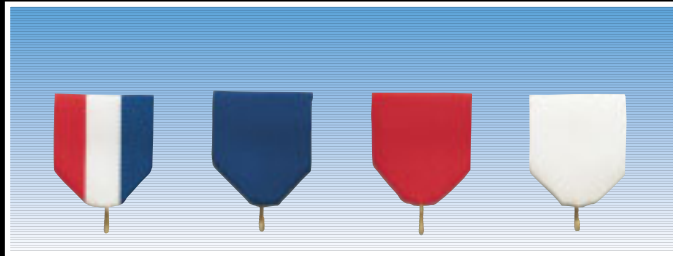

DRAPE RIBBONS WITH SNAPS STD PACK-100 (SEE PRICE LIST)

1119-T 1119-B 1119-R 1119-W
DRAPE RIBBON WITH SNAP CLIPS
1 1/16" X 1 1/2"